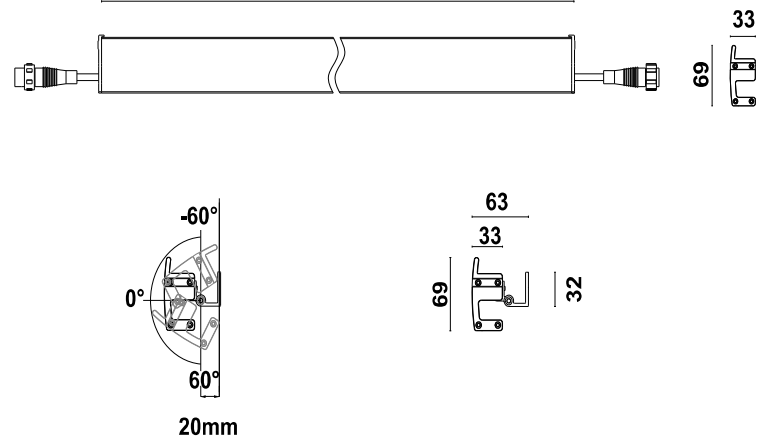

### DIMENSION

### ACCESSORIES

70mm Bracket

### DIMENSION

300/500/1000/1200mm or Customized Length