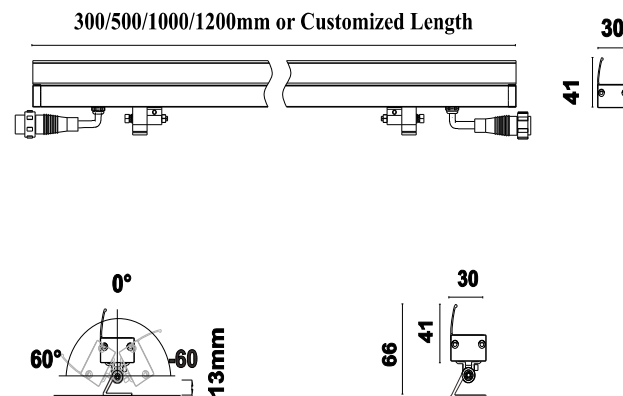

### DIMENSION

300/500/1000/1200mm or Customized Length

### DIMENSION

### ACCESSORIES

70mm Bracket

20mm Bracket