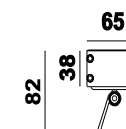

### DIMENSION

### ACCESSORIES

70mm Bracket

40mm Bracket

## DIMENSION