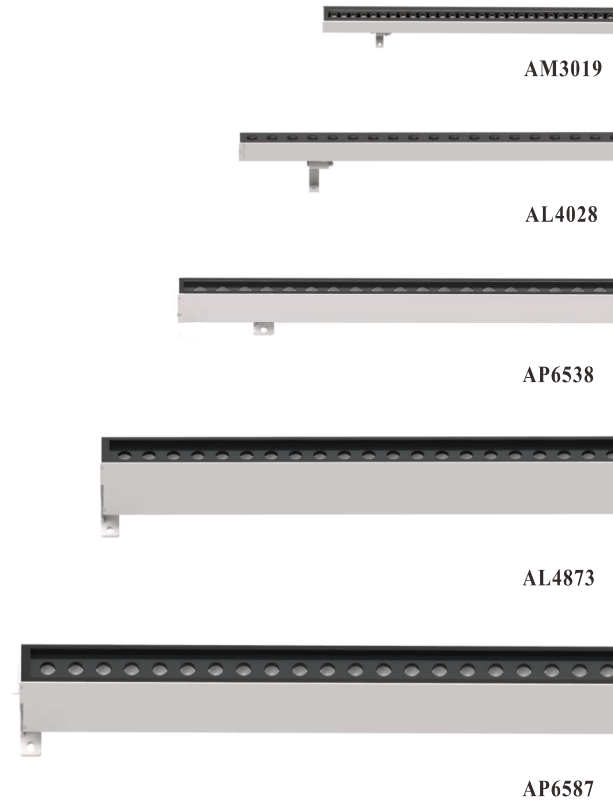

Accent a linear LED luminaire for grazing and washing facades. Its extruded aluminum housing with a good heatsink for LEDs and with a custom powder coating finishes seamlessly integrated to building. Variety of optics and color temperature, easy installation and connecting. , Its simple and efficient design ideal for all interior and exterior projects such as hotel, villas, clubs, opera houses, museums, exhibition centers, stores, boutiques, homes, etc. It is eco -friendly with low energy consumption and excellent thermal management allowing energy savings and longer life.