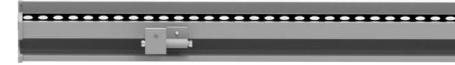

# Grace

GM3052

GM3369

GL4987

GL53109

Grace is a wall or surface mounted linear LED luminaire which creates grazing lighting for facade application. Superb output with real uniform colour coverage even on close-up installations, especially on formerly prohibitive large-scale architectural elements. Featuring wiring groove for easy and simple installation. Idea for wallwashing of building facades, landscape lighting, general outdoor illumination, shop front lighting, billboard lighting.

### SPRECIFICATION

Model	GM3052-500	GM3052-1000
Length	500MM	1000MM
Power	12W	24W
LED Quantity	9 nos.	18 nos.
Delivered Lumens	960lm@3000K	1920lm@3000K
Color Temperature	2200K   2700K   3000K   4000K   4500K   5000K   6000K   RGB   RGBW	
Beam Angle	Elliptical 20°40°   Flood 30°   Flood 60°	
Voltage	AC 220V   DC 24V	
Control	PWM   Phase 1   10V   Dali   DMX   DMX+RDM	
Housing Material	Aluminum housing and tempered glass	
Finishes	Black RAL9011   White RAL9003 or RAL9010   Grey RAL9006   Customized;	
Ingress Protection	IP66	
Mechanical Impact	IK05	
Insulation Class	Class III   Class I ( for AC 220V version)	
Working Temperature	-35°C to 50°C	

### SPRECIFICATION

Model	GM3369-500	GM3369-1000
Length	500MM	1000MM
Power	12W	24W
LED Quantity	9 nos.	18 nos.
Delivered Lumens	960lm@3000K	1920lm@3000K
Color Temperature	2200K   2700K   3000K   4000K   4500K   5000K   6000K   RGB   RGBW	
Beam Angle	Elliptical 20°40°   Flood 30°   Flood 60°	
Voltage	AC 220V   DC 24V	
Control	PWM   Phase   1-10V   Dali   DMX   DMX+RDM	
Housing Material	Aluminum housing and tempered glass	
Finishes	Black RAL9011   White RAL9003 or RAL9010   Grey RAL9006   Customized;	
Ingress Protection	IP66	
Mechanical Impact	IK05	
Insulation Class	Class III   Class I ( for AC 220V version)	
Working Temperature	-35°C to 50°C	