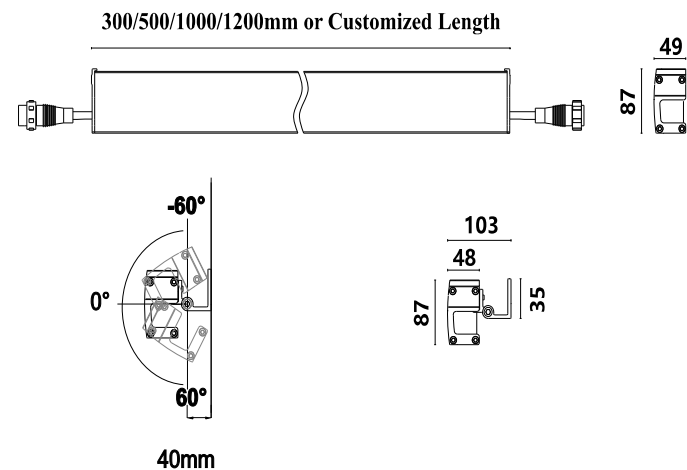

### DIMENSION

300/500/1000/1200mm or Customized Length

### ACCESSORIES

70mm Bracket

### DIMENSION