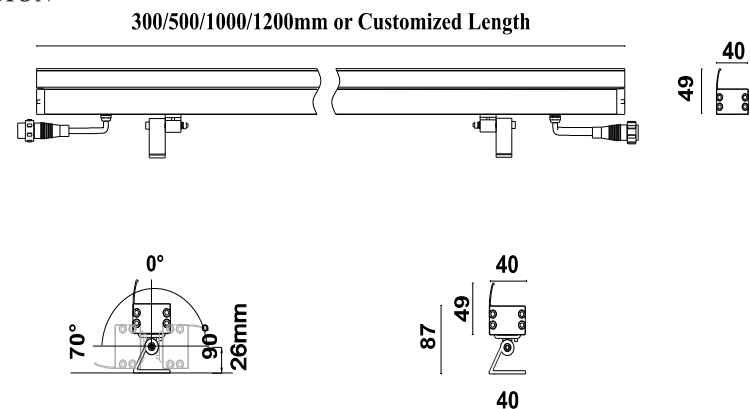

### DIMENSION

300/500/1000/1200mm or Customized Length

### DIMENSION

### ACCESSORIES

70mm Bracket

40mm Bracket