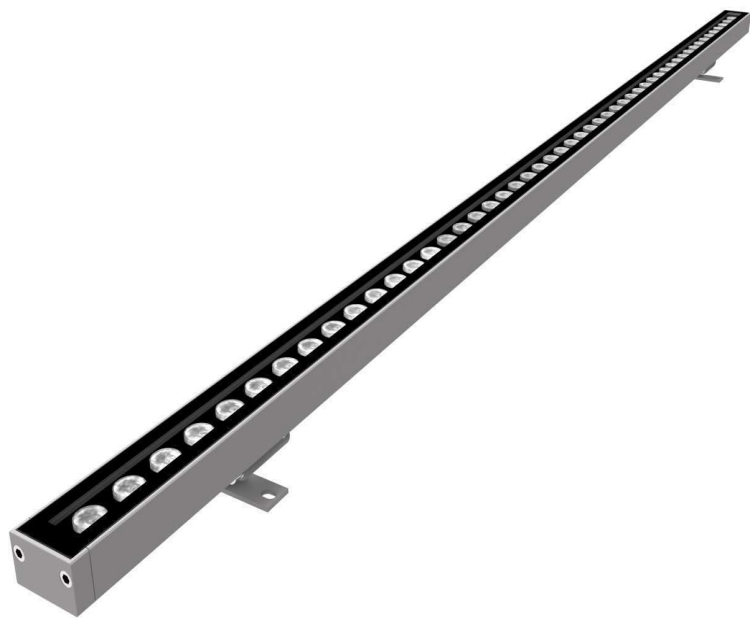

AM3019

DIMENSION

ACCESSORIES

SPRECIFICATION

Model	AM3019-500	AM3019-1000
Length	500MM	1000MM
Power	6W	12W
LED Quantity	24 nos.	48 nos.
Delivered Lumens	432lm@3000K	864lm@3000K
Color Temperature	2200K | 2700K | 3000K | 4000K | 4500K | 5000K | 6000K | RGB | RGBW	
Beam Angle	Elliptical 20°40° | Flood 30° | Flood 60°	
Voltage	AC 220V | DC 24V	
Control	PWM | Phase 11-10V | Dali | DMX | DMX+RDM	
Housing Material	Aluminum housing and tempered glass	
Finishes	Black RAL9011 | White RAL9003 or RAL9010 | Grey RAL9006 | Customized;	
Ingress Protection	IP66	
Mechanical Impact	IK05	
Insulation Class	Class III | Class I (for AC 220V version)	
Working Temperature	-35°C to 50°C