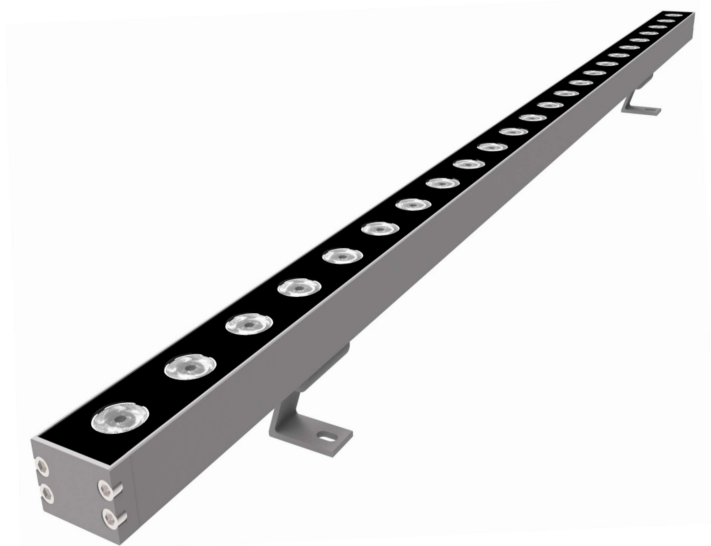

AL4028

DIMENSION

ACCESSORIES

SPRECIFICATION

Model	AL4028-500	AL4028-1000
Length	500MM	1000MM
Power	12W	24W
LED Quantity	12 nos.	24 nos.
Delivered Lumens	1020lm@3000K	2040lm@3000K
Color Temperature	2200K | 2700K | 3000K | 4000K | 4500K | 5000K | 6000K | RGB | RGBW	
Beam Angle	Elliptical 10*20°, 12*45°, 15*55° | Narrow 8° | Spot 15° | Flood 25°, 40°, 60°	
Voltage	AC 220V | DC 24V	
Control	PWM | Phase | 1-10V | Dali | DMX | DMX+RDM	
Housing Material	Aluminum housing and tempered glass	
Finishes	Black RAL9011 | White RAL9003 or RAL9010 | Grey RAL9006 | Customized;	
Ingress Protection	IP66	
Mechanical Impact	IK05	
Insulation Class	Class III | Class I (for AC 220V version)	
Working Temperature	-35°C to 50°C