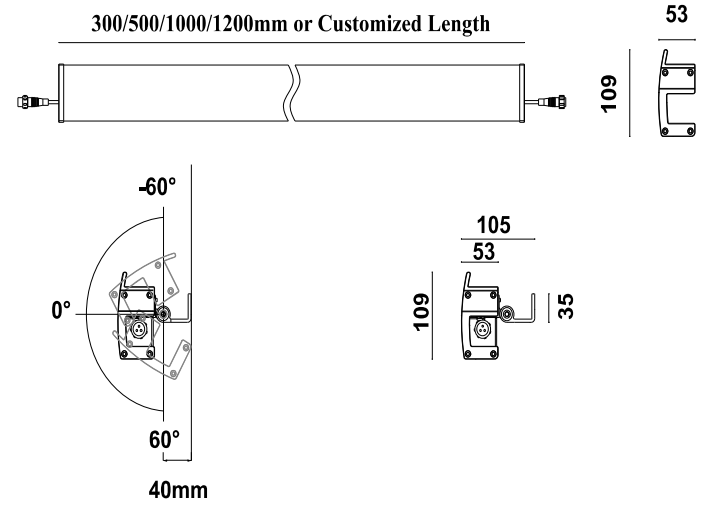

### DIMENSION

300/500/1000/1200mm or Customized Length

### DIMENSION

### ACCESSORIES

80mm Bracket