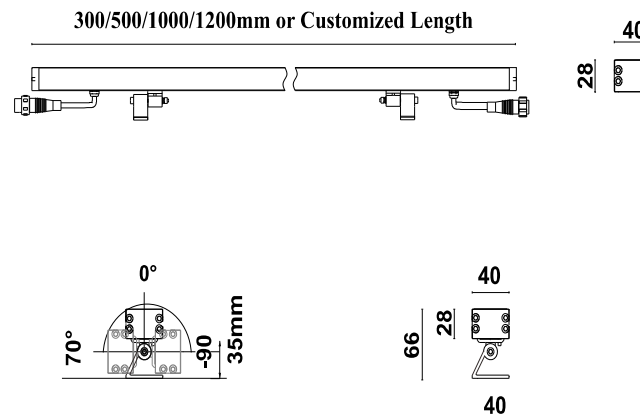

### DIMENSION

300/500/1000/1200mm or Customized Length

### DIMENSION