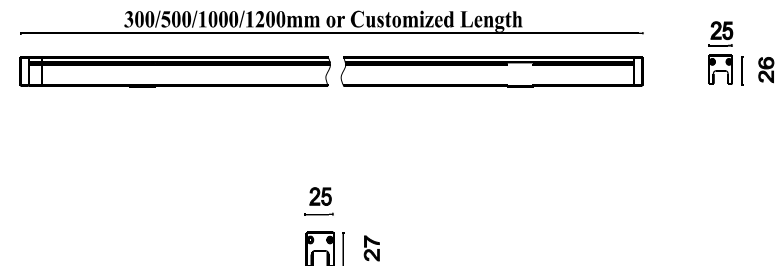

## Cove

CO2501

CO2502

Cove is a LED Linear for interior or exterior cove lighting. Made of aluminum with tempered glass. IP65 rated, ideal for numerous residential, retail and hospitality applications. With a clip for easy and fast installation.

## DIMENSION