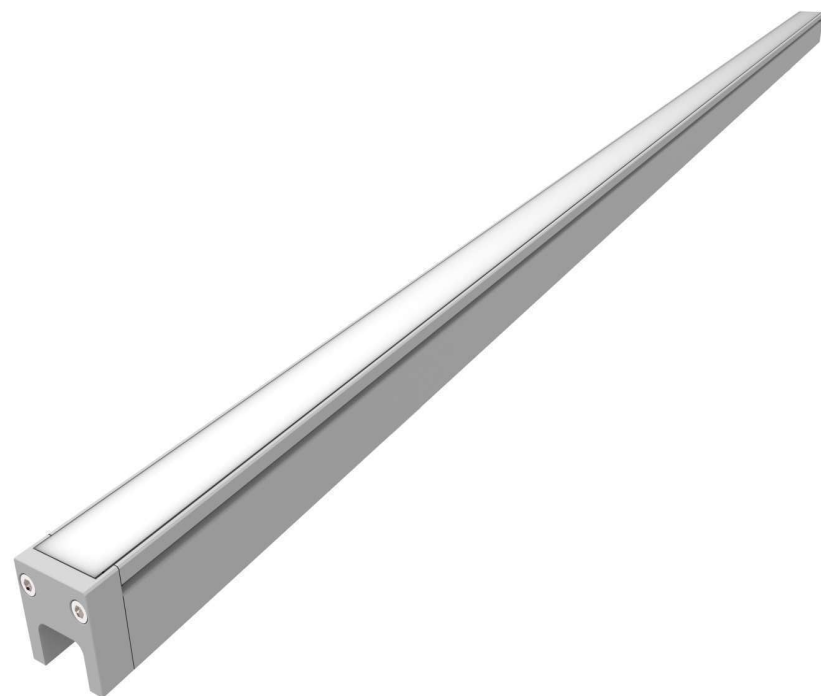

CO2502

DIMENSION

SPRECIFICATION

Model	CO2502-500	CO2502-1000
Length	500MM	1000MM
Power	6W	12W
LED Quantity	24 nos.	48 nos.
Delivered Lumens	320lm@3000K	580lm@3000K
Color Temperature	2200K | 2700K | 3000K | 4000K | 4500K | 5000K | 6000K | RGB | RGBW	
Voltage	DC 24V	
Control	PWM | Phase | 1-10V | Dali | DMX	
Housing Material	Aluminum housing and tempered glass	
Finishes	Black RAL9011 | White RAL9003 or RAL9010 | Grey RAL9006 | Customized;	
Ingress Protection	IP66	
Mechanical Impact	IK05	
Insulation Class	Class III	
Working Temperature	-35°C to 50°C	

ACCESSORIES